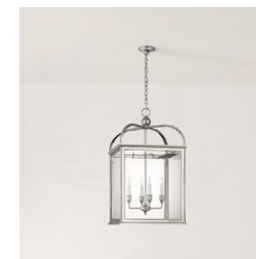

Available Finishes

Natural Brass
RL 5763NB-CG

Polished Nickel
RL 5763PN-CG

Polished Nickel
RL 5763BZ-CG

RL 5763

Height: 43.5" / 110.49 cm

Width: 24.5 / 62.23 cm

Wattage: 4 - 5.5 LED C11