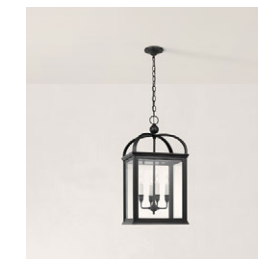

Polished Nickel
RL 5762BZ-CG

RL 5762

Height: 36.5" / 92.71 cm

Width: 18.5 / 46.99 cm

Wattage: 4 - 5.5 LED C11

Chain Length: 6'