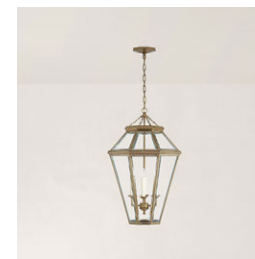

Available Finishes

Natural Brass
RL 5642NB-CG