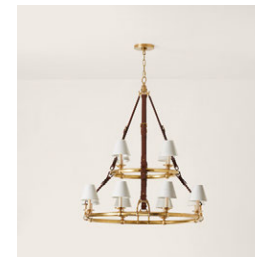

Available Finishes

Natural Brass
RL 5183NB-L

RL 5183

Height: 45" / 114.30 cm

Width: 43" / 109.22 cm

Wattage: 12 - 40 B11

Chain Length: 6'

WESTBURY TRIPLE TIER CHANDELIER