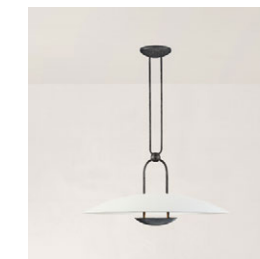

Available Finishes

Natural Brass
RL 5041NB-PW

Polished Nickel
RL 5041PN-PW

Bronze
RL 5041BZ-PW

RL 5041

Height: 34" / 86.36 cm

Width: 28" / 71.12 cm

Wattage: 18w (1500lm)