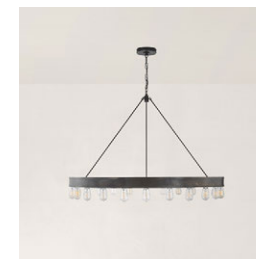

Available Finishes

Natural Brass
RL 5133NB

Aged Iron
RL 5133AI

RL 5133

Height: 31.5" / 80.01 cm

Width: 50" / 127 cm

Wattage: 24 - 40 ST18

Chain Length: 6'