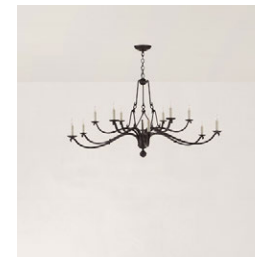

Available Finishes

Aged Iron
RL 5730AI

RL 5730

Height: 37.5" / 95.25 cm

Width: 69" / 175.26 cm

Wattage: 12 - 40 B11

Chain Length: 6'