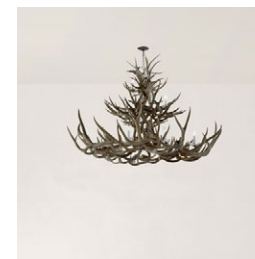

Available Finishes

Natural Bone
RL 5530BN