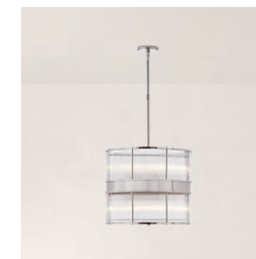

Available Finishes

Natural Brass
RL 5082NB

Polished Nickel
RL 5082PN

RL 5082

Height: 16" / 40.64 cm

Width: 18" / 45.72 cm

Wattage: 8 - 40 A19

ALLEN LARGE TIERED CHANDELIER