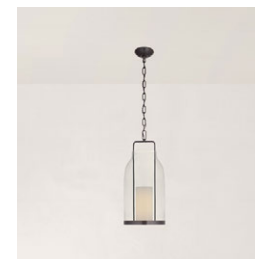

Available Finishes

Bronze

RL 5810BZ-CG

RL 5810

Height: 28" / 71.12 cm

Width: 12" / 30.48 cm

Wattage: 18w (1500lm)

Chain Length: 6'