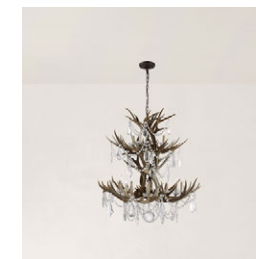

**Natural Bone with
Antiqued Crystal**
RL 5529BN-CG

RL 5529

Height: 44" / 111.76 cm

Width: 42" / 106.68 cm

Wattage: 12 - 40 C11

Chain Length: 6'