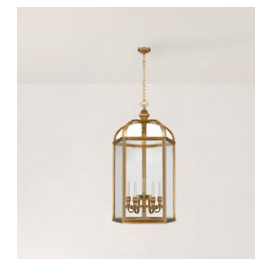

Available Finishes

Natural Brass
RL 5098NB-CG

Butlers Silver
RL 5098BS-CG

RL 5098

Height: 55" / 139.70 cm

Width: 29.75" / 75.57 cm

Wattage: 5 - 5.5 LED C11

Chain Length: 6'