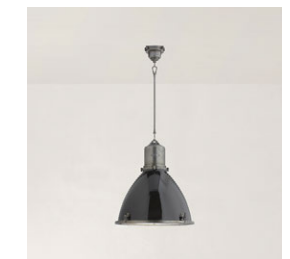

Available Finishes

Polished Nickel
RL 5122PN-PN

**Polished Nickel with
White Enamel Shade**
RL 5122PN-WT

Industrial Steel
RL 5122IS-IS

**Industrial Steel with
Black Enamel Shade**
RL 5122IS-BK

RL 5122

Height: 23.5" / 59.69 cm