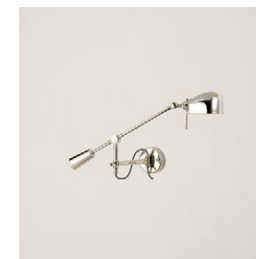

Available Finishes

Natural Brass
RL14029BN

Polished Nickel
RL14029PN

Bronze
RL14029BZ

RL14029

Height: 9" - 17" / 23 - 43.25 cm

Width: 31" / 78.74 cm

Wattage: 60 A19