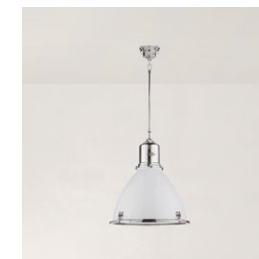

**Polished Nickel with
White Enamel Shade**
RL 5122PN-WT