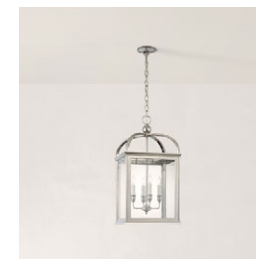

Polished Nickel
RL 5762PN-CG