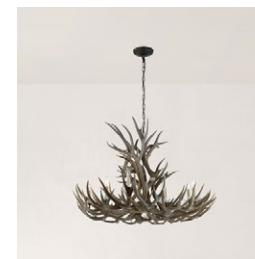

Available Finishes

Natural Bone
RL 5531BN