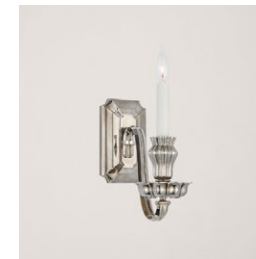

Butlers Silver
RL 2008BS

RL 2008

Height: 11.75" / 29.85 cm

Width: 5.25" / 13.34 cm

Wattage: 5.5 LED C11