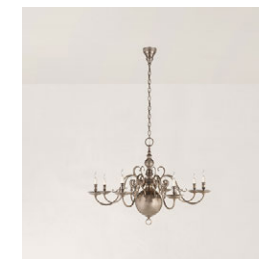

Available Finishes

Natural Brass
RL 5205NB

Butler's Silver
RL 5205BS

RL 5205

Height: 34.5" / 87.63 cm

Width: 44" / 111.76 cm

Wattage: 8 - 40 C11

Chain Length: 6'