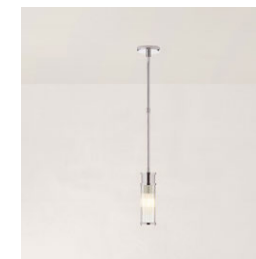

Polished Nickel
RL 5080PN

RL 5080

Height: 11" / 27.94cm

Width: 3.25" / 8.26 cm

Wattage: 40 T10