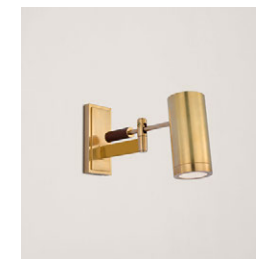

Available Finishes

**Natural Brass and
Saddle Leather**
RL 2178NB/SDL

**Polished Nickel and
Chocolate Leather**
RL 2178PN/CHC

**Bronze and
Chocolate Leather**
RL 2178BZ/CHC

RL 2178

Height: 7.5" / 19.05 cm

Width: 2.75" / 6.99 cm