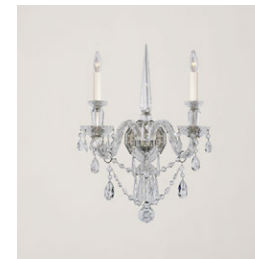

Available Finishes

Crystal
RL 2005CG

RL 2005

Height: 23.5" / 59.69 cm

Width: 18.5" / 46.99 cm

Wattage: 2 - 60 C11