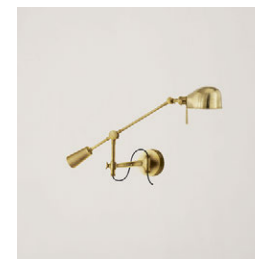

Available Finishes

Natural Brass
RL14029BN