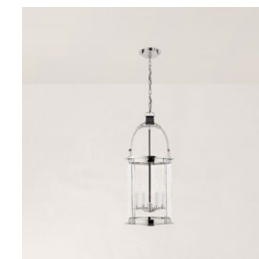

Polished Nickel
RL 5180PN

RL 5180

Height: 36" / 91.44 cm

Width: 16" / 40.64 cm

Wattage: 4 - 60 C11

Chain Length: 6'