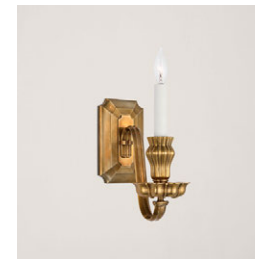

Available Finishes

Natural Brass
RL 2008NB