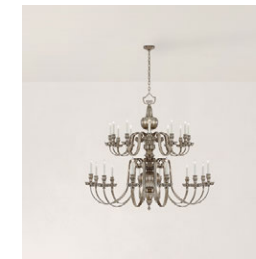

Available Finishes

Natural Brass
RL 5094NB

Butlers Silver
RL 5094BS

RL 5094

Height: 58.5" / 147.96 cm

Width: 66" / 167.64 cm

Wattage: 24 - 5.5 LED C11

Chain Length: 6'