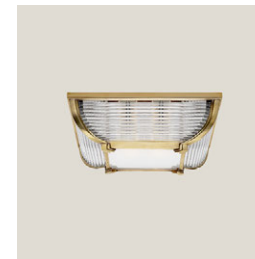

Available Finishes

Natural Brass
RL 4072NB-FA