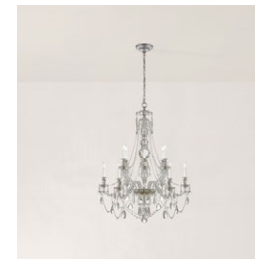

Available Finishes

Crystal
RL 5008CG

RL 5008

Height: 50.25" / 127.64 cm

Width: 45.5" / 115.57 cm

Wattage: 12 - 40 B11

Chain Length: 6'