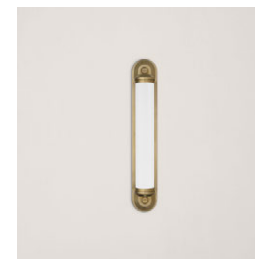

Available Finishes

Natural Brass
RL 2056NB-WG