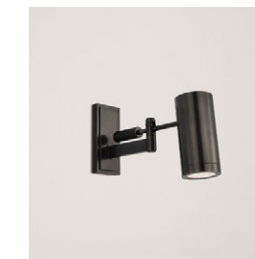

Available Finishes

**Natural Brass and
Saddle Leather**
RL 2178NB/SDL

**Polished Nickel and
Chocolate Leather**
RL 2178PN/CHC

**Bronze and
Chocolate Leather**
RL 2178BZ/CHC

RL 2178

Height: 7.5" / 19.05 cm

Width: 2.75" / 6.99 cm