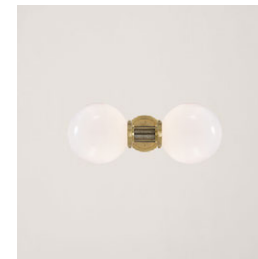

Available Finishes

Natural Brass
RL 2550NB-WG