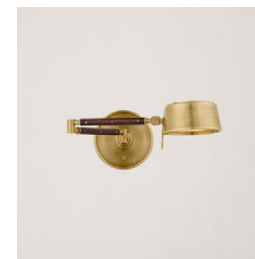

Available Finishes

**Natural Brass and
Natural Rift Oak**
RL 2170NB/NRO