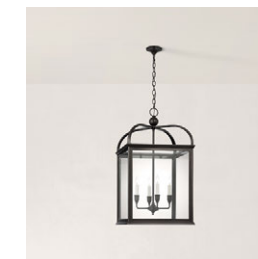

Polished Nickel
RL 5763BZ-CG

RL 5763

Height: 43.5" / 110.49 cm

Width: 24.5 / 62.23 cm

Wattage: 4 - 5.5 LED C11

Chain Length: 6'