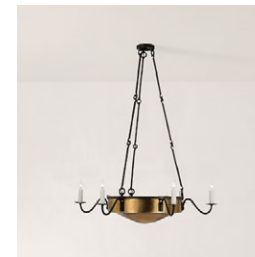

Available Finishes

**Natural Brass
and Aged Iron**
RL 5790NB/AI

RL 5790

Height: 9.5" / 24.13 cm

Width: 34" / 86.36 cm

Wattage: 6 - 5.5 LED B11