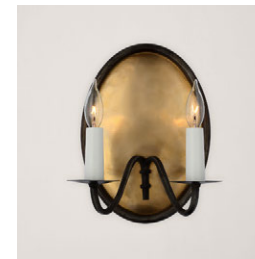

Available Finishes

**Natural Brass
and Aged Iron**
RL 2791NB/AI

RL 2791

Height: 12.5" / 31.75 cm

Width: 9.75" / 24.77 cm

Wattage: 2 - 5.5 LED C11