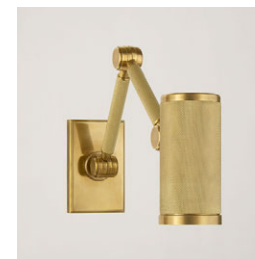

Available Finishes

Natural Brass
RL 2721NB