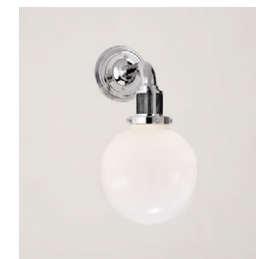

Available Finishes

Natural Brass
RL 2551NB-WG

Polished Nickel
RL 2551PN-WG

Bronze
RL 2551BZ-WG

RL 2551

Height: 15.25" / 38.74 cm

Width: 8" / 20.32 cm

Wattage: 60 A15