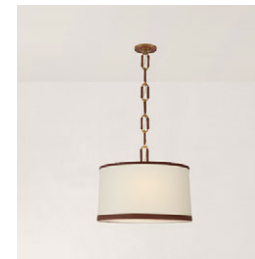

Available Finishes

**Natural Brass and
Saddle Leather**

RL 5533NB/SDL-L/SDL