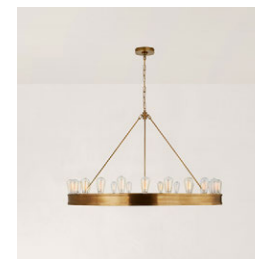

Available Finishes

Natural Brass
RL 5133NB