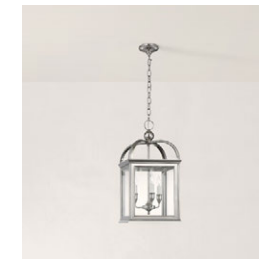

Polished Nickel
RL 5751PN-CG