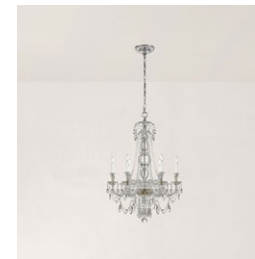

Available Finishes

Crystal
RL 5005CG

RL 5005

Height: 41" / 104.14 cm

Width: 24.25" / 69.22 cm

Wattage: 6 - 40 C11

Chain Length: 6'