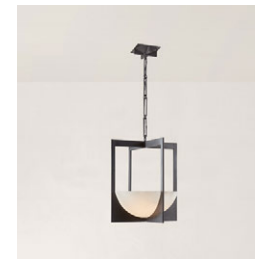

Available Finishes

**Aged Iron and
Alabaster**

RL 5770AI/ALB

RL 5770

Height: 20.5" / 52.07 cm

Width: 18" / 45.72 cm

Wattage: 27w (2200lm)

Chain Length: 6'