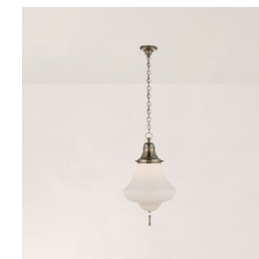

Butler's Silver
RL 5415BS-WG