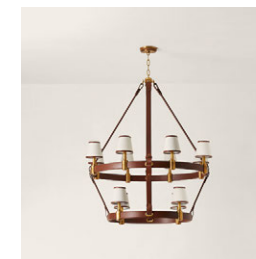

Available Finishes

Natural Brass and Saddle Leather
RL 5614NB/SDL-L