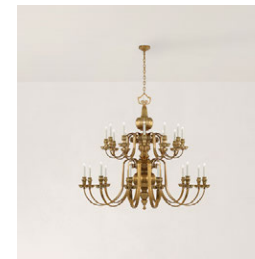

Available Finishes

Natural Brass
RL 5094NB