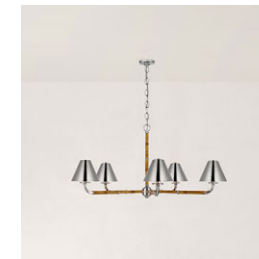

(available with and without shades)

Available Finishes

**Waxed Bamboo and
Natural Brass**

RL 5685WB/NB-NB

**Waxed Bamboo and
Polished Nickel**

RL 5685WB/PN-PN

RL 5685

Height: 23" / 58.42 cm