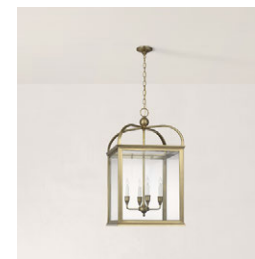

Available Finishes

Natural Brass
RL 5763NB-CG