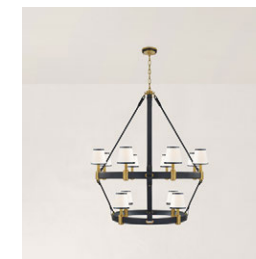

Natural Brass and Navy
RL 5614PN/CHC-L