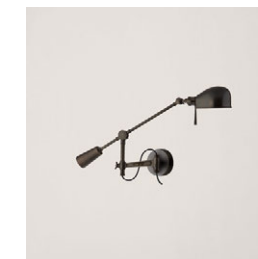

Available Finishes

Natural Brass
RL14029BN

Polished Nickel
RL14029PN

Bronze
RL14029BZ

RL14029

Height: 9" - 17" / 23 - 43.25 cm

Width: 31" / 78.74 cm

Wattage: 60 A19