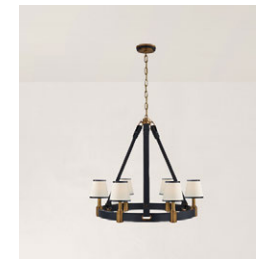

**Natural Brass
and Navy**

RL 5610NB/NVY-L