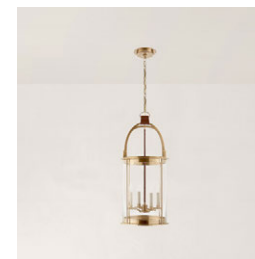

Available Finishes

Natural Brass
RL 5180NB