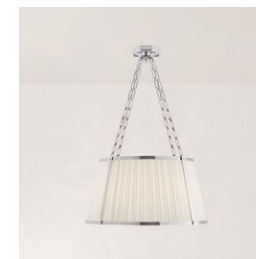

Available Finishes

Natural Brass
RL 5252NB-SP

Polished Nickel
RL 5252PN-SP

Bronze
RL 5252BZ-SP

RL 5252

Height: 43" / 109.22 cm

Width: 30" / 76.20 cm

Wattage: 8 - 60 B11