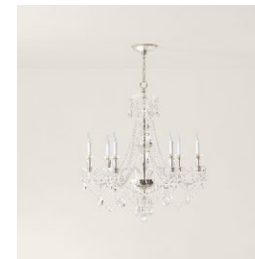

Available Finishes

Crystal
RL 5007CG

RL 5007

Height: 41" / 104.14 cm

Width: 31.25" / 79.38 cm

Wattage: 6 - 40 C11

Chain Length: 6'