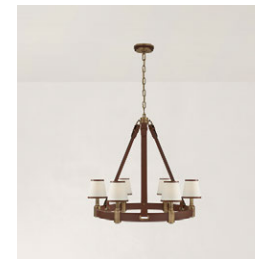

Available Finishes

**Natural Brass and
Saddle Leather**

RL 5610NB/SDL-L