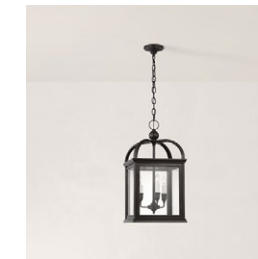

Polished Nickel
RL 5751BZ-CG

RL 5751

Height: 30.5" / 77.47 cm

Width: 15.5 / 39.37 cm

Wattage: 3 - 5.5 LED C11