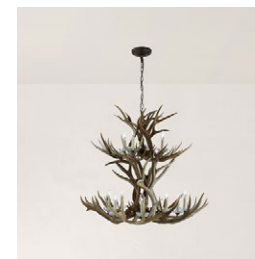

Available Finishes

Natural Bone
RL 5529BN

**Natural Bone with
Antiqued Crystal**
RL 5529BN-CG

RL 5529

Height: 44" / 111.76 cm

Width: 42" / 106.68 cm

Wattage: 12 - 40 C11

Chain Length: 6'