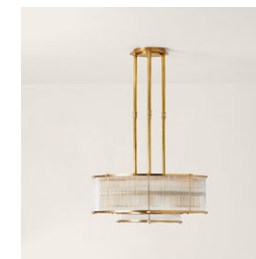

Available Finishes

Natural Brass
RL 5086NB