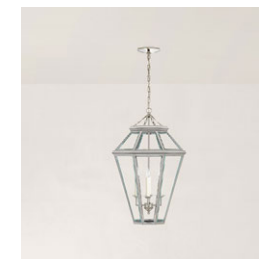

Polished Nickel
RL 5642PN-CG