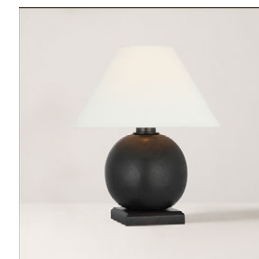

**Museum Bronze and
Black Ebony**
RL 3132MBZ/BKE-L

RL 3132

Height: 12.25” / 31.12 cm

Width: 10.5” / 26.67 cm

Wattage: 6.5 LED B11