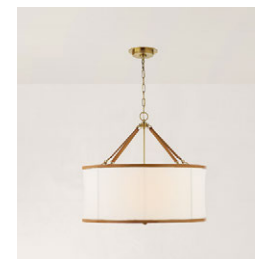

Available Finishes

Natural Brass
RL 2500NB-L