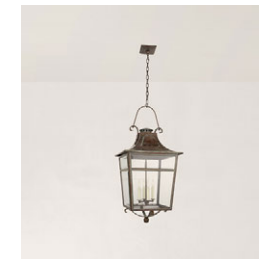

Weathered Verdigris
RL 5735WVG-CG

RL 5735

Height: 48.5" / 123.19 cm

Width: 22.5" / 57.15 cm

Wattage: 4 - 60 C11

Wattage: 4 - 60 C11

Chain Length: 6'