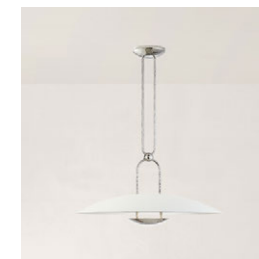

Available Finishes

Natural Brass
RL 5041NB-PW

Polished Nickel
RL 5041PN-PW

Bronze
RL 5041BZ-PW

RL 5041

Height: 34" / 86.36 cm

Width: 28" / 71.12 cm

Wattage: 18w (1500lm)