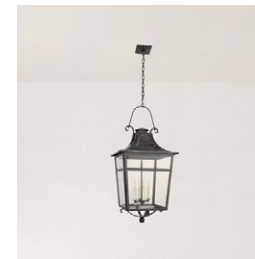

Available Finishes

French Rust
RL 5735FR-CG