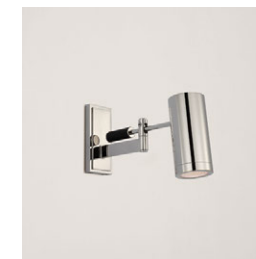

Available Finishes

**Natural Brass and
Saddle Leather**
RL 2178NB/SDL

**Polished Nickel and
Chocolate Leather**
RL 2178PN/CHC

**Bronze and
Chocolate Leather**
RL 2178BZ/CHC

RL 2178

Height: 7.5" / 19.05 cm

Width: 2.75" / 6.99 cm