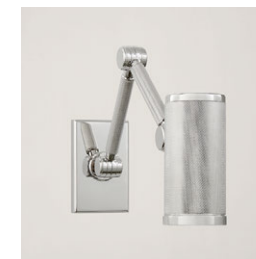

Polished Nickel
RL 2721PN

RL 2721

Height: 5.5" - 9.75" / 13.97 - 19.69 cm

Width: 3" / 7.62 cm

Wattage: 9w (900lm)