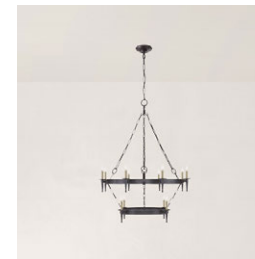

Available Finishes

Aged Iron
RL 5752AI

RL 5752

Height: 54.5" / 138.43 cm

Width: 48.5" / 123.19 cm

Wattage: 12 - 40 B11

Chain Length: 6'