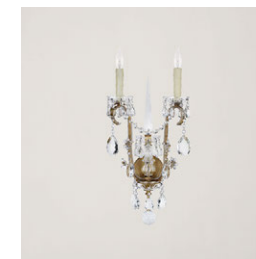

Gilded Iron
RL 2280GI-CG

RL 2280

Height: 24.25" / 61.60 cm

Width: 12.5" / 31.75 cm

Wattage: 2 - 40 B11