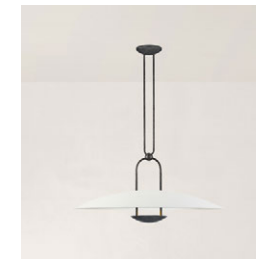

Bronze
RL 5042BZ-PW

RL 5042

Height: 47.75" / 119.38 cm

Width: 40" / 101.60 cm

Wattage: 18w (1500lm)