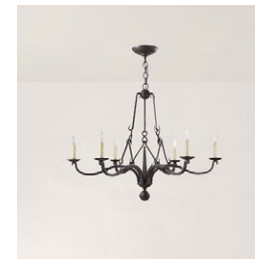

Available Finishes

Aged Iron
RL 5729AI

RL 5729

Height: 35" / 88.90 cm

Width: 44" / 111.76 cm

Wattage: 6 - 40 B11

Chain Length: 6'