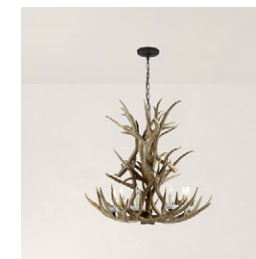

Available Finishes

Natural Bone
RL 5528BN

**Natural Bone with
Antiqued Crystal**
RL 5528BN-CG

RL 5528

Height: 36" / 91.44 cm

Width: 36" / 91.44 cm

Wattage: 8 - 60 C11

Chain Length: 6'