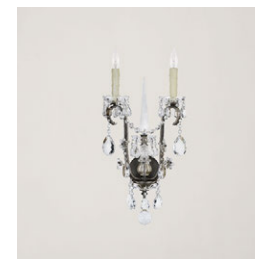

Available Finishes

Antiqued Gold
RL 2280AG-CG

Gilded Iron
RL 2280GI-CG

RL 2280

Height: 24.25" / 61.60 cm

Width: 12.5" / 31.75 cm

Wattage: 2 - 40 B11

ALLEGRA MEDIUM TORCH TAIL SCONCE