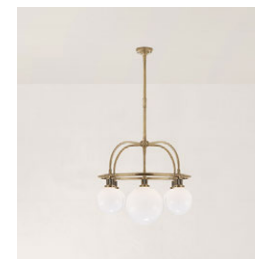

Available Finishes

Natural Brass
RL 5470NB-WG