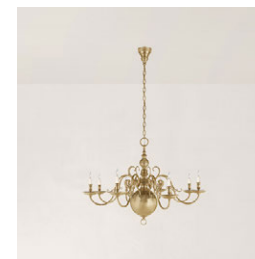

Available Finishes

Natural Brass
RL 5205NB

Butler's Silver
RL 5205BS

RL 5205

Height: 34.5" / 87.63 cm

Width: 44" / 111.76 cm

Wattage: 8 - 40 C11

Chain Length: 6'