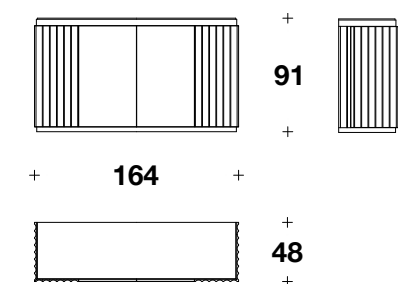

PENTHOUSE SUITE FLUTED CONSOLE

RALPH LAUREN
HOME

OCCASIONAL TABLES

Inspired by Art Deco designs and set upon a stainless steel plinth base, the Penthouse Suite console table is crafted with fluted sides and polished hardware. It features center and flanking doors, which artfully reveal interior shelving.

Available Wood Finishes

AFRMB20

Height: 35 2/3" / 91 CM

Width: 64 2/3" / 164 CM

Depth: 18" / 48 CM

Weight: 143lbs / 65 kg