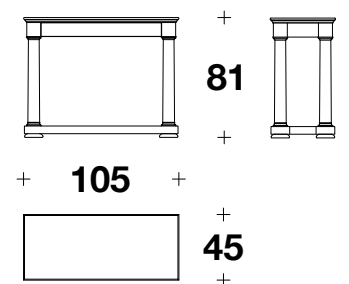

DALEHURST SMALL PILLAR CONSOLE

RALPH LAUREN
HOME

OCCASIONAL TABLES

Subtle yet elegant, Ralph Lauren's Dalehurst console table is crafted from solid wood with fine crown veneers. It features hand-carved pillar supports and a single center drawer with deftly concealed hardware.

Available Wood Finishes

AFRMB22

Height: 32" / 81 CM

Width: 41 1/3" / 105 CM

Depth: 17 3/4" / 45 CM

Weight: 99 lbs / 45 kg