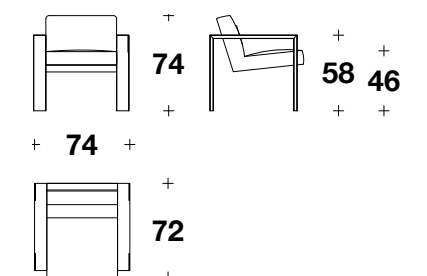

PRYCE OCCASIONAL ARMCHAIR

RALPH LAUREN
HOME

OCCASIONAL CHAIRS

The sculptural form of Ralph Lauren's Pryce chair is crafted from rich quartered rosewood with an open frame and hand-upholstered cushioning, designed to seemingly float above the minimalist silhouette.

Available Wood Finishes

AFPYCPOL1

Height: 29" / 74 CM

Width: 29" / 74 CM

Depth: 28 1/3" / 72 CM

Weight: 62 lbs / 28 kg