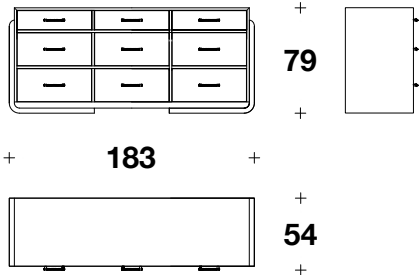

AFRMB13

Height: 31" / 79 CM

Width: 72" / 183 CM

Depth: 21 1/3" / 54 CM

Weight: 298 lbs / 135 kg