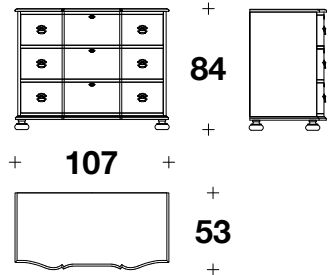

AFRMB12

Height: 33" / 84 CM

Width: 42" / 107 CM

Depth: 21" / 53 CM

Weight: 179 lbs / 81 kg