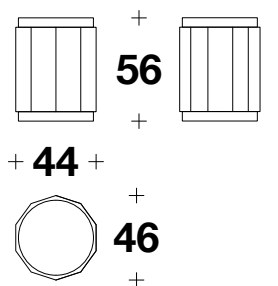

PERRIN SIDE TABLE

RALPH LAUREN
HOME

OCCASIONAL TABLES

Inspired by the classic elegance of Old Hollywood glamour, Ralph Lauren's Perrin collection exalts the timeless style of stately columns and clean, faceted angles. The side table is skillfully veneered in mahogany wood with a hand-applied finish.

Available Wood Finishes

AFCTR09

Height: 22" / 56 CM

Width: 17 1/4" / 44 CM

Depth: 18" / 46 CM

Weight: 37 lbs / 17 kg