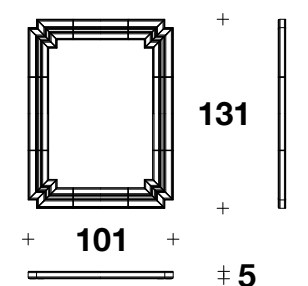

VENETIAN MIRROR

RALPH LAUREN
HOME

MIRRORS

Embodying the polished luxury of 1940s-era Venetian mirrors, this refined interpretation showcases architectural-inspired stepped corners and multifaceted beveled edges. Lustrous glass affords an elegant transition between mirror and frame.

AFRSP01

Height: 51 2/3" / 131 CM

Width: 39 2/3" / 101 CM

Depth: 2" / 5 CM

Weight: 121 lbs / 55 kg