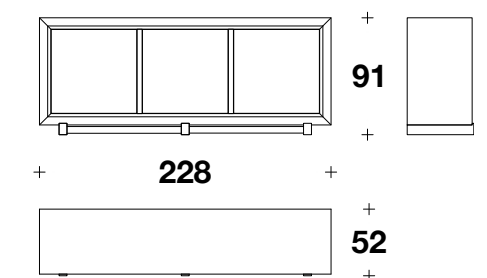

AFRMB32

Height: 35 2/3" / 91 CM
Width: 89 2/3" / 228 CM
Depth: 20 1/3" / 52 CM
Weight: 333 lbs / 151 kg