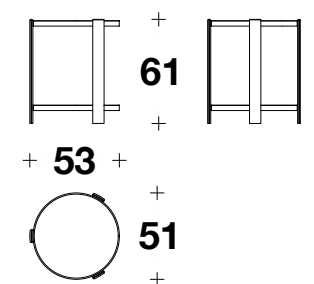

DALTON SIDE TABLE

RALPH LAUREN
HOME

OCCASIONAL TABLES

Grounded in the richness of materials, the equestrian-inspired Dalton side table evokes the quality and craftsmanship of English saddlery. The modern two-tier silhouette highlights exquisite features, including leather-wrapped legs with contrast stitchwork and mirrored tops framed in solid brass or polished stainless steel.

Available Metal Finishes

AFCTR21

Height: 24" / 61 CM

Width: 21" / 53 CM

Depth: 20" / 51 CM

Weight: 40 lbs / 18 kg