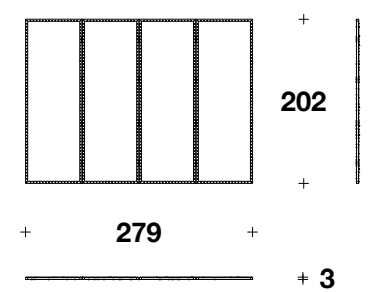

GLENWOOD FOLDING SCREEN

RALPH LAUREN
HOME

OFFICE & MEDIA

The Glenwood screen from Ralph Lauren features four double-sided panels, each meticulously upholstered by hand and embellished with domed nail-head accents and custom-developed hardware, creating an adaptable accent for elegant room configuration.

AFPVR02

Height: 79 2/3" / 202 CM

Width: 110" / 279 CM

Depth: 11 5/8" / 3 CM

Weight: 110 lbs / 50 kg