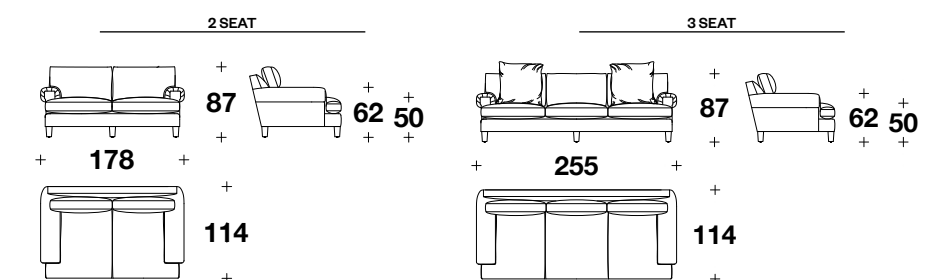

AFPHSD3

Height: 34 1/3" / 87 CM

Width: 100 1/3" / 255 CM

Depth: 45" / 114 CM

Weight: 236 lbs / 107 kg