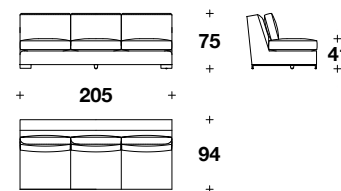

AFPYCE3C

Height: 29 2/3" / 75 CM
Width: 80 2/3" / 205 CM
Depth: 37" / 94 CM
Weight: 348 lbs / 158 kg