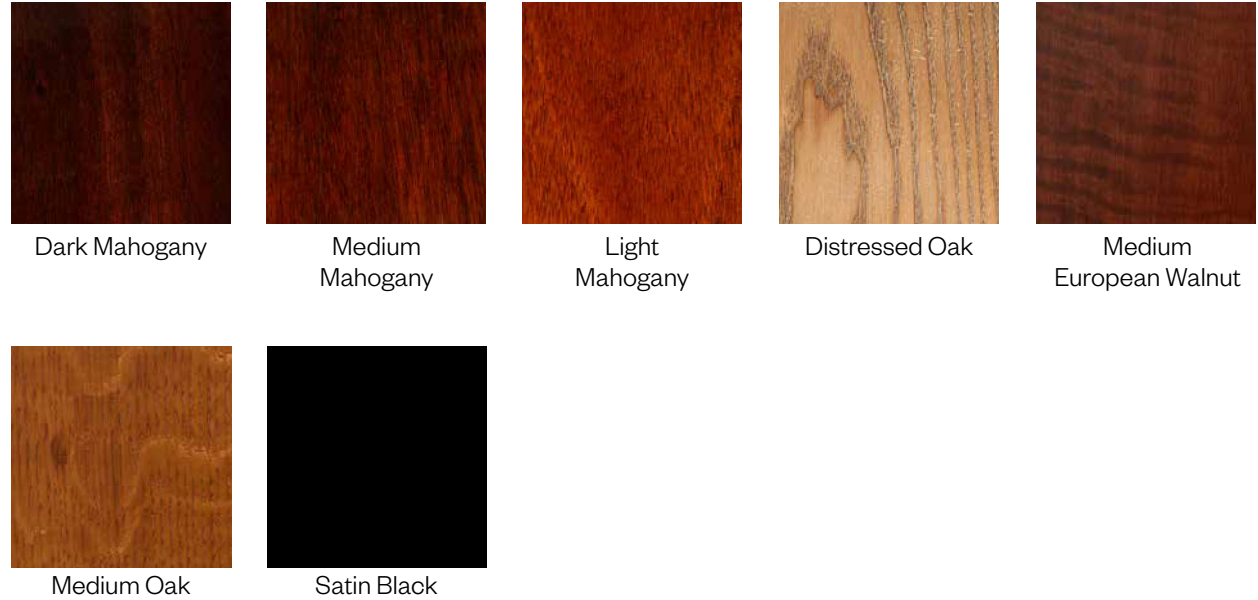

Available Wood Finishes

AFCCLPOL

Height: 35 2/3" / 91 CM
Width: 35 1/3" / 90 CM
Depth: 41 1/3" / 105 CM
Weight: 141 lbs / 64 kg