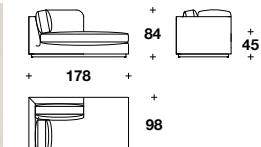

AFDSMCLD

Height: 33" / 84 CM
Width: 70" / 178 CM
Depth: 38 2/3" / 98 CM
Weight: 176 lbs / 80 kg