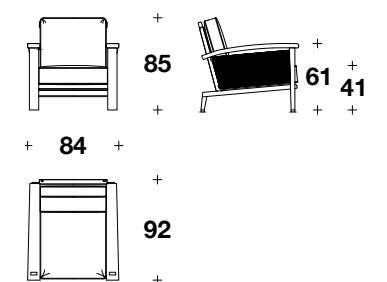

OVERLOOK WOVEN ARMCHAIR

RALPH LAUREN
HOME

OCCASIONAL CHAIRS

Framed in solid oak with subtle curves, the Overlook chair is defined by nautical-inspired handwoven rush panels at each side. The well-balanced silhouette is paired with plush cushioning for casual comfort.

Available Wood Finishes

AFOVLPOL

Height: 33 1/3" / 85 CM

Width: 33" / 84 CM

Depth: 36 1/3" / 92 CM

Weight: 97 lbs / 44 kg