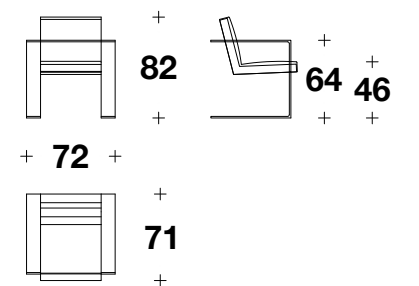

RL CF1 DINING CHAIR

RALPH LAUREN
HOME

DINING

Offering the same innovative technology and high-tech carbon fiber frame paired with saddle leather upholstery, the RL CF1 Dining Chair features a more narrow and taller sitting silhouette perfectly suited for dining.

Available Carbon Fiber Finish

AFSDR22

Height: 32 1/3" / 82 CM

Width: 28 1/3" / 72 CM

Depth: 28" / 71 CM

Weight: 31 lbs / 14 kg