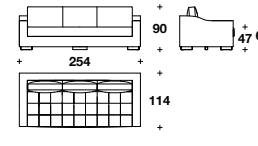

AFSHTANG

Height: 33 1/3" / 85 CM
Width: 44" / 112 CM
Depth: 44" / 112 CM
Weight: 130 lbs / 59 kg