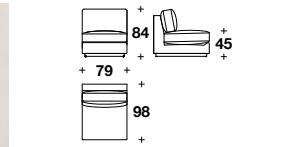

AFDSMPOL

Height: 33" / 84 CM
Width: 31" / 79 CM
Depth: 38 2/3" / 98 CM
Weight: 101 lbs / 46 kg