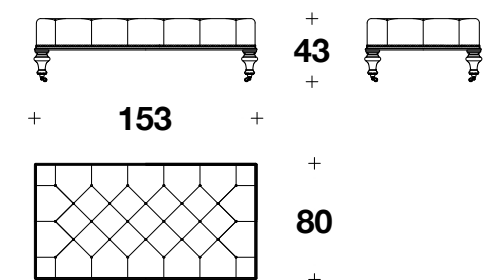

AFWOVPOU

Height: 17" / 43 CM

Width: 60 1/3" / 153 CM

Depth: 31 1/3" / 80 CM

Weight: 73 lbs / 33 kg