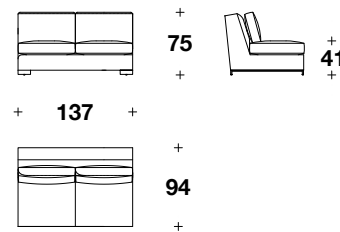

AFPYCE2D

Height: 29 2/3" / 75 CM
Width: 60 2/3" / 154 CM
Depth: 37" / 94 CM
Weight: 273 lbs / 124 kg