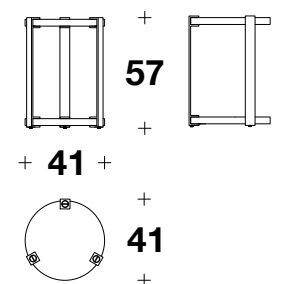

BRIXTON ACCENT TABLE

RALPH LAUREN
HOME

OCCASIONAL TABLES

Designed with a modern acrylic top and base, Ralph Lauren offers a sleek interpretation of the classic accent table. The streamlined frame is crafted from polished stainless steel and detailed with hand-cast hardware.

Available Metal Finishes

AFCTR02

Height: 22 1/3" / 57 CM

Width: 16 1/4" / 41 CM

Depth: 16 1/4" / 41 CM

Weight: 44 lbs / 20 kg