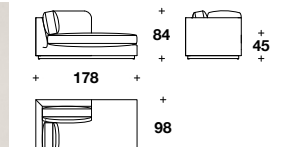

AFDSMCLS

Height: 33" / 84 CM
Width: 70" / 178 CM
Depth: 38 2/3" / 98 CM
Weight: 176 lbs / 80 kg