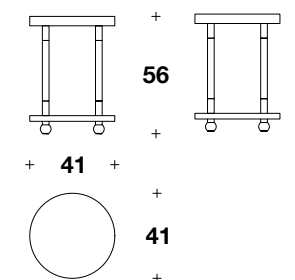

AFCTR19

Height: 22" / 56 CM

Width: 16 1/4" / 41 CM

Depth: 16 1/4" / 41 CM

Weight: 20 lbs / 9 kg