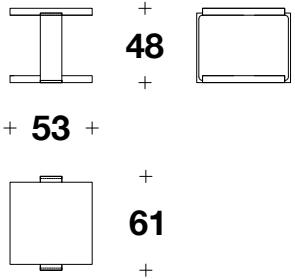

AFCTR41

Height: 19" / 48 CM

Width: 22" / 56 CM

Depth: 24" / 61 CM

Weight: 55 lbs / 25 kg