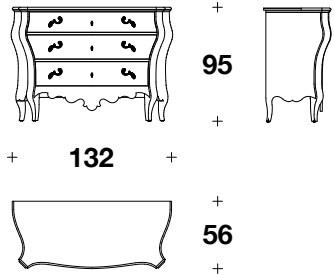

AFRMB01

Height: 37 1/3" / 95 CM

Width: 52" / 132 CM

Depth: 22" / 56 CM

Weight: 205 lbs / 93 kg