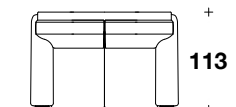

JAMAICA SOFA

RALPH LAUREN
HOME

SOFAS & SECTIONALS

Inspired by elegant island living, the Jamaica sofa provides plush, comfortable seating with a small-scale profile. Resting on low reeded block feet with gentle roll arms, the soft contours are expertly upholstered by hand and accented with classic nailhead trim.

Available Wood Finishes

AFJAMD2

Height: 37 1/3" / 95 CM

Width: 67 2/3" / 172 CM

Depth: 44 1/3" / 113 CM

Weight: 187 lbs / 85 kg