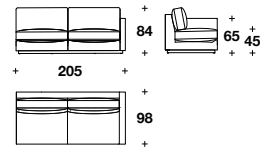

DESERT MODERN SECTIONAL COMPONENTS

RALPH LAUREN
HOME

SOFAS & SECTIONALS

AFDSME2SB

Height: 33" / 86 CM
Width: 80 2/3" / 205 CM
Depth: 38 2/3" / 98 CM
Weight: 276 lbs / 125 kg