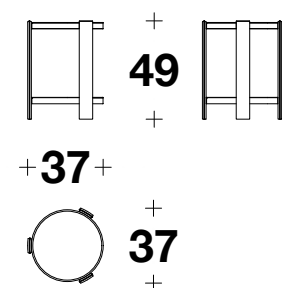

DALTON ACCENT TABLE

RALPH LAUREN
HOME

OCCASIONAL TABLES

Grounded in the richness of materials, the equestrian-inspired Dalton accent table evokes the quality and craftsmanship of English saddlery. The modern two-tier silhouette highlights exquisite features, including leather-wrapped legs with contrast stitchwork and bronze mirrored tops framed in solid brass.

Available Metal Finishes

AFCTR18

Height: 19 1/4" / 49 CM

Width: 14 1/2" / 37 CM

Depth: 14 1/2" / 37 CM

Weight: 24 lbs / 11 kg