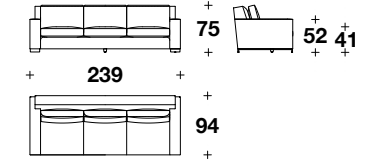

AFPYCD3

Height: 29 2/3" / 75 CM
Width: 94" / 239 CM
Depth: 37" / 94 CM
Weight: 240 lbs / 109 kg