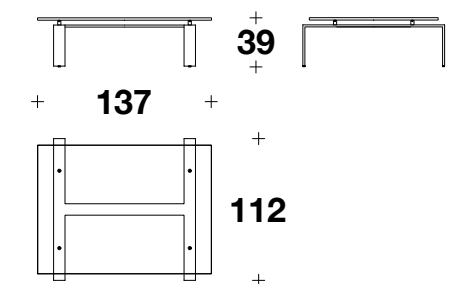

AFCTR03

Height: 15 1/4" / 39 CM

Width: 54" / 137 CM

Depth: 44" / 112 CM

Weight: 324 lbs / 147 kg