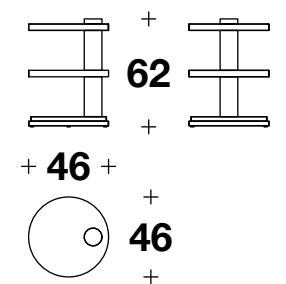

AFCTR44

Height: 24 1/3" / 62 CM

Width: 18" / 46 CM

Depth: 18" / 46 CM

Weight: 66 lbs / 30 kg