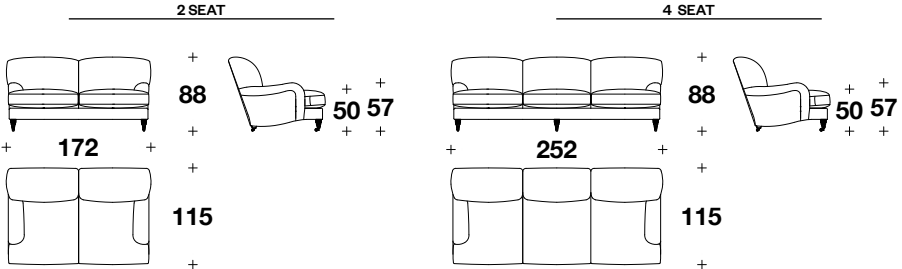

AFSMVD4

Height: 34 2/3" / 88 CM
Width: 99 1/3" / 252 CM
Depth: 45 1/3" / 115 CM
Weight: 247 lbs / 112 kg