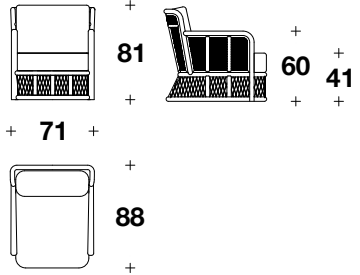

MEDINA LOUNGE CHAIR

RALPH LAUREN
HOME

OCCASIONAL CHAIRS

Ralph Lauren's Medina lounge chair updates the classic silhouette of a 1940s club chair with a woven wicker frame and plush cushioning for casual comfort.

AFMDIPOL

Height: 32" / 81 CM

Width: 28" / 71 CM

Depth: 34 2/3" / 88 CM

Weight: 33 lbs / 15 kg