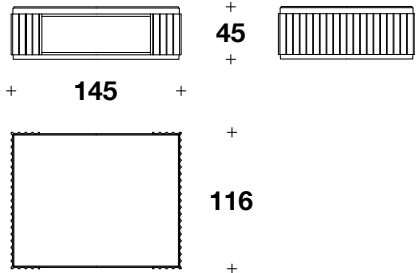

AFCTR14

Height: 17 3/4" / 45 CM

Width: 57" / 145 CM

Depth: 45 2/3" / 116 CM

Weight: 234 lbs / 106 kg