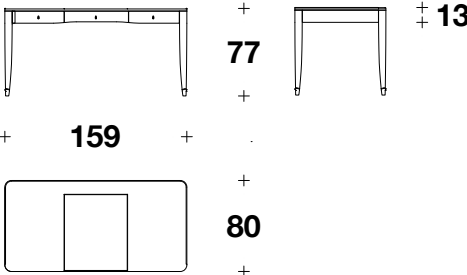

AFRTB22

Height: 30 1/3" / 77 CM
Width: 62 2/3" / 159 CM
Depth: 31 1/3" / 80 CM
Weight: 137 lbs / 62 kg