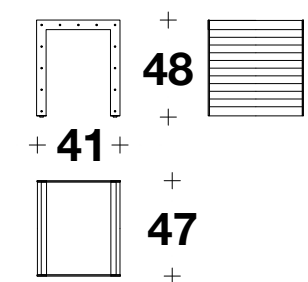

AFCTR37

Height: 19" / 48 CM

Width: 16 1/4" / 41 CM

Depth: 18 1/2" / 47 CM

Weight: 53 lbs / 24 kg