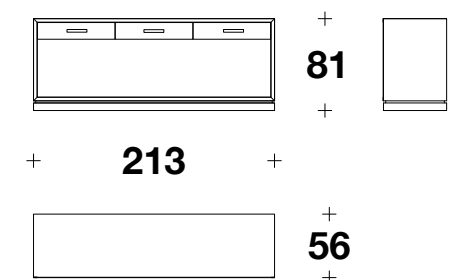

AFRMB25

Height: 32" / 81 CM

Width: 84" / 213 CM

Depth: 22" / 56 CM

Weight: 293 lbs / 133 kg