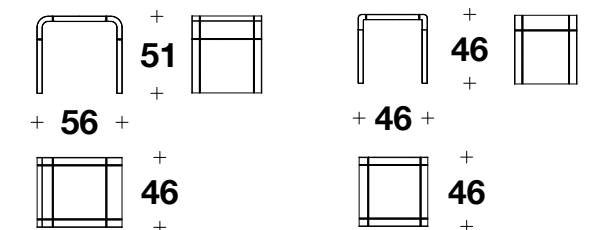

AFCTR22

Height: 18-20" / 51 CM

Width: 22" / 56 CM

Depth: 18" / 46 CM

Weight: 79 lbs / 36 kg