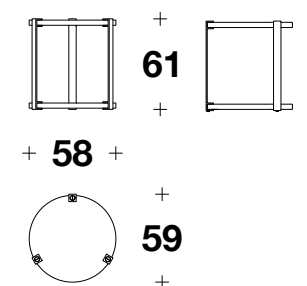

BRIXTON END TABLE

RALPH LAUREN
HOME

OCCASIONAL TABLES

Designed with a modern acrylic top and base, Ralph Lauren offers a sleek interpretation of the classic end table. The streamlined frame is crafted from polished stainless steel and detailed with hand-cast hardware.

Available Metal Finishes

AFCTR261

Height: 24" / 61 CM

Width: 23" / 58 CM

Depth: 23 1/3" / 59 CM

Weight: 75 lbs / 34 kg