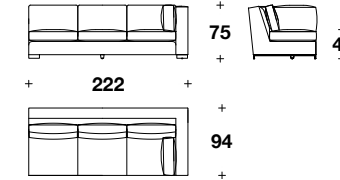

AFPYCA3D

Height: 29 2/3" / 75 CM
Width: 87 1/3" / 222 CM
Depth: 37" / 94 CM
Weight: 373 lbs / 169 kg