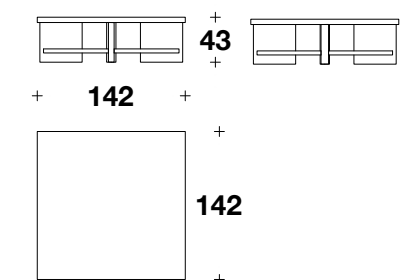

SHELTER POINT COCKTAIL TABLE

RALPH LAUREN
HOME

OCCASIONAL TABLES

Minimalist and modern, the Shelter Point cocktail table is constructed on intersecting planes to create its two-tiered silhouette. The subtly bowed legs draw inspiration from the classic curve of boat rudders, while hand-selected quarter-sawn oak veneers impart rich depth and dimension.

Available Wood Finishes

AFCTR17

Height: 17" / 43 CM

Width: 56" / 142 CM

Depth: 56" / 142 CM

Weight: 225 lbs / 102 kg