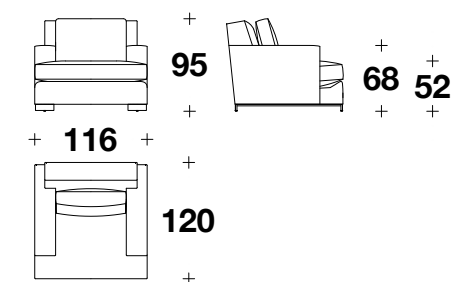

PRYCE ARMCHAIR

RALPH LAUREN
HOME

OCCASIONAL CHAIRS

Ralph Lauren's Pryce club chair embodies timeless style and iconic design. Resting on solid maple wood feet, the square silhouette features plush cushioning and eight-way hand-tied springs for durability and comfort.

Available Metal Finishes

AFPYCPOL

Height: 37 1/3" / 95 CM

Width: 45 2/3" / 116 CM

Depth: 47 1/3" / 120 CM

Weight: 117 lbs / 53 kg