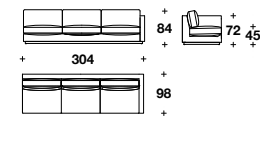

AFDSME3AD

Height: 33" / 84 CM
Width: 119 2/3" / 304 CM
Depth: 38 2/3" / 98 CM
Weight: 351 lbs / 159 kg