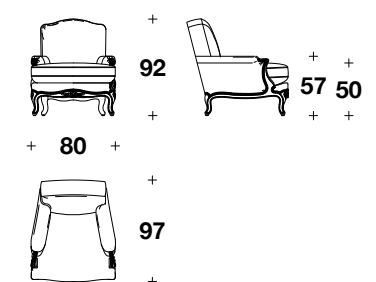

NOBLE ESTATE ARMCHAIR

RALPH LAUREN
HOME

OCCASIONAL CHAIRS

Embodying classic French elegance, the exquisitely contoured Noble Estate club chair is finely crafted from solid wood with decorative carvings. Nailhead trim traces the graceful silhouette, uniting frame and upholstery.

Available Wood Finishes

AFNOBPOL

Height: 36 1/3" / 92 CM

Width: 31 1/3" / 80 CM

Depth: 38 1/3" / 97 CM

Weight: 126 lbs / 57 kg