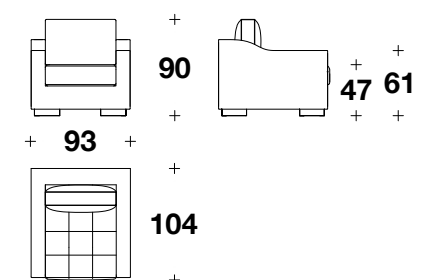

SHELTER POINT ARMCHAIR

RALPH LAUREN
HOME

OCCASIONAL CHAIRS

Capturing the relaxing comfort inherent to the Shelter Point lifestyle, this low-profile lounge chair features a deep silhouette with slightly curved arms and solid oak feet. The plush cushioning is enhanced with blind tufting at the seat, bringing subtle sophistication to the inviting design.

Available Wood Finishes

AFSHTPOL

Height: 35 1/3" / 85 CM

Width: 36 2/3" / 93 CM

Depth: 41" / 103 CM

Weight: 101lbs / 46 kg