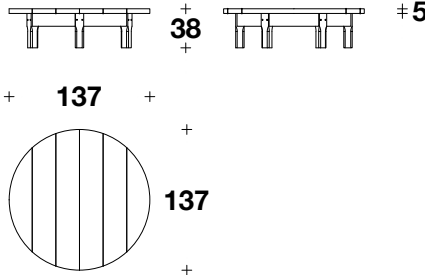

CANYON ROAD COCKTAIL TABLE

RALPH LAUREN
HOME

OCCASIONAL TABLES

Showcasing rustic simplicity and artisanal craftsmanship, Ralph Lauren's Canyon Road cocktail table unites solid oak beams treated with a smooth waxed finish, with particular attention paid to the wood's natural characteristics, including knots, variations, and grain patterns. The circular top rests on a hexagonal base and six chamfered legs with exposed peg joinery a nod to traditional woodworking techniques familiar to architecture in the American West.

Available Wood Finishes

AFCTR48

Height: 15" / 38 CM
Width: 67" / 170 CM
Depth: 67" / 170 CM
Weight: 154 lbs / 70 kg