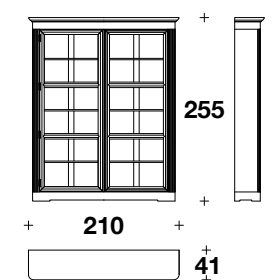

AFRMB31

Height: 100 1/35" / 255 CM

Width: 82 2/3" / 210 CM

Depth: 16 1/4" / 41 CM

Weight: 688 lbs / 312 kg