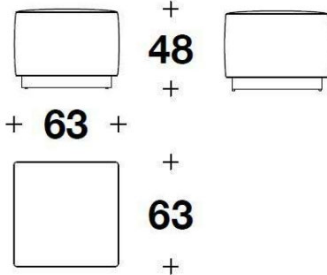

MODERN HOLLYWOOD OTTOMAN

RALPH LAUREN
HOME

BENCHES & OTTOMANS

Sized for versatile styling throughout the room, this modern ottoman is hand-upholstered with ample padding and supported by a recessed plinth base crafted from solid maple wood.

Available Wood Finishes

AFMHOPOU

Height: 19" / 48 CM
Width: 24 2/3" / 63 CM
Depth: 24 2/3" / 63 CM
Weight: 31 lbs / 14 kg