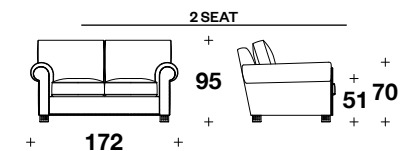

JAMAICA SOFA

RALPH LAUREN
HOME

SOFAS & SECTIONALS

Inspired by elegant island living, the Jamaica sofa provides plush, comfortable seating with a small-scale profile. Resting on low reeded block feet with gentle roll arms, the soft contours are expertly upholstered by hand and accented with classic nailhead trim.

Available Wood Finishes

AFJAMD2

Height: 37 1/3" / 95 CM

Width: 67 2/3" / 172 CM

Depth: 44 1/3" / 113 CM

Weight: 187 lbs / 85 kg