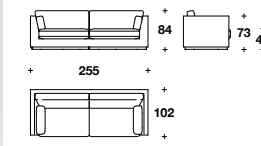

AFDSMD3B

Height: 33" / 84 CM
Width: 100 1/3" / 255 CM
Depth: 40" / 102 CM
Weight: 220 lbs / 100 kg