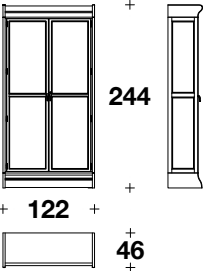

COLLECTOR'S CABINET

RALPH LAUREN
HOME

SHELVING & CABINETS

A modern take on the classic barrister bookcase, this dramatically scaled cabinet is veneered in rich quarter-sawn oak wood with a curved crown and footboard. Five adjustable shelves sit behind the glass doors, which feature a functional lock and logo-engraved brass key.

Available Wood Finishes

AFRMB37

Height: 96" / 244 CM

Width: 48" / 122 CM

Depth: 18" / 46 CM

Weight: 408 lbs / 185 kg