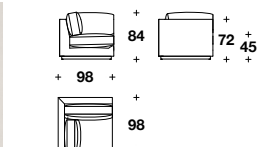

AFDSMANG

Height: 33" / 84 CM
Width: 38 2/3" / 98 CM
Depth: 38 2/3" / 98 CM
Weight: 86 lbs / 39 kg