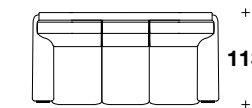

JAMAICA SOFA

RALPH LAUREN
HOME

SOFAS & SECTIONALS

Inspired by elegant island living, the Jamaica sofa provides plush, comfortable seating with a small-scale profile. Resting on low reeded block feet with gentle roll arms, the soft contours are expertly upholstered by hand and accented with classic nailhead trim.

Available Wood Finishes

AFJAMD2

Height: 37 1/3" / 95 CM

Width: 67 2/3" / 172 CM

Depth: 44 1/3" / 113 CM

Weight: 187 lbs / 85 kg