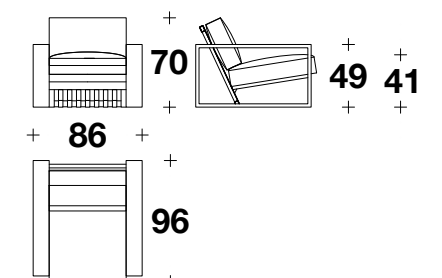

AFCJ1POL

Height: 27 2/3" / 70 CM

Width: 34" / 86 CM

Depth: 37 2/3" / 96 CM

Weight: 90 lbs / 41 kg