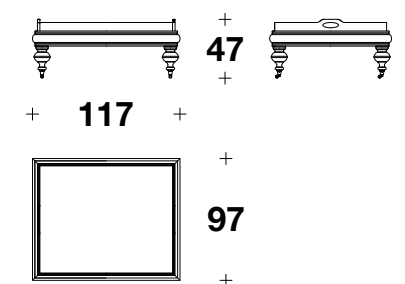

AFCTR12

Height: 18 1/2" / 47 CM

Width: 46" / 117 CM

Depth: 38 1/3" / 97 CM

Weight: 101lbs / 46 kg