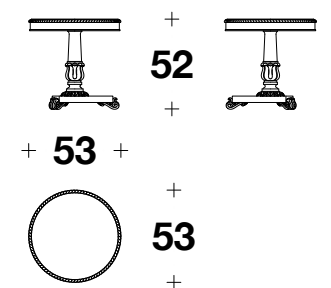

ANGELINE END TABLE

RALPH LAUREN
HOME

OCCASIONAL TABLES

Inspired by 19th-century design, the Angeline end table is crafted from quartered mahogany wood with an exquisite hand-painted motif. Detailed with gadroon edges, the table's profile features a classic baluster pedestal set upon a sculptural tripartite base, which is masterfully carved by hand.

Available Wood Finishes

AFCTR45

Height: 20 1/3" / 52 CM

Width: 21" / 53 CM

Depth: 21" / 53 CM

Weight: 31 lbs / 14 kg