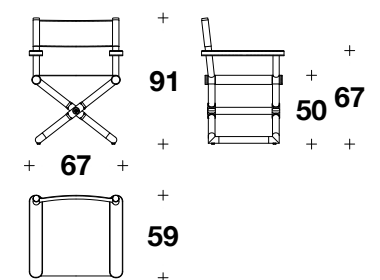

AFSDR02

Height: 35 2/3" / 91 CM

Width: 26 1/3" / 67 CM

Depth: 23 1/3" / 59 CM

Weight: 44 lbs / 20 kg