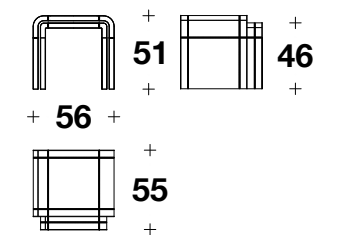

DALTON NESTING END TABLES

RALPH LAUREN
HOME

OCCASIONAL TABLES

Our equestrian-inspired Dalton nesting end tables evoke the quality and craftsmanship of English saddlery. The solid mahogany frame is wrapped with supple aniline leather on both sides and features double top-stitched details. Designed to nest when not in use, the waterfall edges are enhanced with contemporary brass sled feet.

Available Wood Finishes

Available Metal Finishes

AFCTR22

Height: 18-20" / 51 CM

Width: 22" / 56 CM

Depth: 18" / 46 CM

Weight: 79 lbs / 36 kg