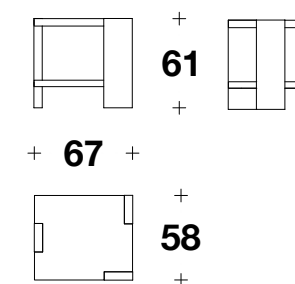

AFCTR25

Height: 24" / 61 CM

Width: 26 1/3" / 67 CM

Depth: 23" / 58 CM

Weight: 106 lbs / 48 kg