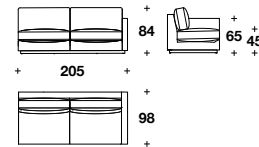

AFDSME2DB

Height: 33" / 86 CM
Width: 80 2/3" / 205 mm
Depth: 38 2/3" / 98 mm
Weight: 276 lbs / 125 kg