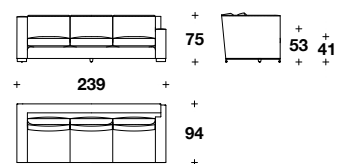

AFPYCA3BRD

Height: 29 2/3" / 75 CM
Width: 94" / 239 CM
Depth: 37" / 94 CM
Weight: 397 lbs / 180 kg