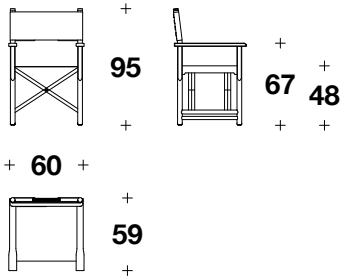

**Available Wood Finishes**

Dark Mahogany      Medium Mahogany      Light Mahogany

**Available Metal Finishes**

Antiqued Brass      Chrome

**AFSDR15**

**Height:** 37 1/3" / 95 CM  
**Width:** 23 2/3" / 60 CM  
**Depth:** 23 1/3" / 59 CM  
**Weight:** 53 lbs / 24 kg