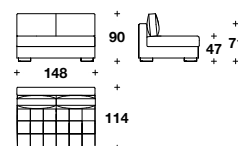

AFSHTE2C

Height: 33 1/3" / 85 CM
Width: 58 1/3" / 148 CM
Depth: 45" / 114 CM
Weight: 176 lbs / 80 kg