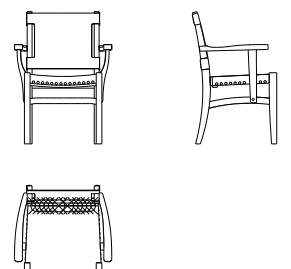

CANYON ROAD CHAIR WITH ARMS

RALPH LAUREN
HOME

DINING

In solid oak wood and rich saddle leather, Ralph Lauren's Canyon Road dining side chair finds inspiration in Spanish Revival architecture, combining traditional craftsmanship with a modern sensibility. The artfully sculpted frame features an upholstered seat and a sling back, with both elements accented by rounded nail-head trim.

Available Wood Finishes

AFSDR27B

Height: 35" / 89 CM

Width: 25 2/3" / 65 CM

Depth: 22 1/3" / 57 CM

Weight: 55 lbs / 25 kg