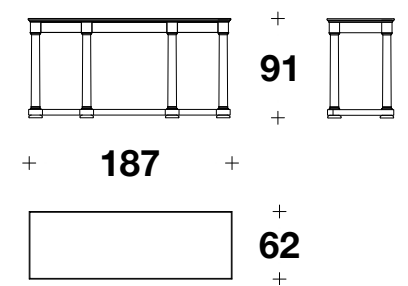

DALEHURST LARGE PILLAR CONSOLE

RALPH LAUREN
HOME

OCCASIONAL TABLES

Subtle yet elegant, Ralph Lauren's Dalehurst console table is crafted from solid wood with fine crown veneers. It features hand-carved pillar supports and three drawers with deftly concealed hardware.

Available Wood Finishes

AFRMB21

Height: 35 2/3" / 91 CM

Width: 73 2/3" / 187 CM

Depth: 24 1/3" / 62 CM

Weight: 218 lbs / 99 kg