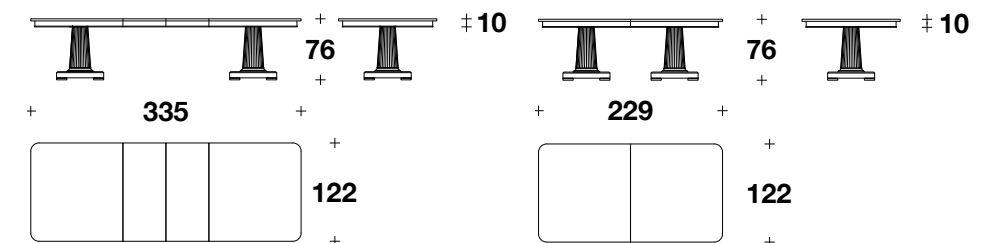

AFRTB15

Height: 30" / 76 CM

Width: 90" / 229 CM

Depth: 48" / 122 CM

Weight: 492 lbs / 223 kg