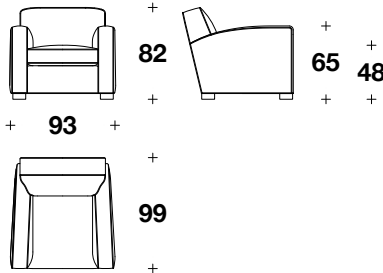

GRANT ARMCHAIR

RALPH LAUREN
HOME

OCCASIONAL CHAIRS

Styled after classic 1940s club chairs, the Grant is presented with cushioned curves enveloped in soft leather upholstery. Set upon solid wood block feet, this loungeworthy piece is detailed with saddle-stitched seams and brass nailhead trim.

Available Wood Finishes

AFGRNPOL

Height: 32 1/3" / 82 CM

Width: 36 2/3" / 93 CM

Depth: 39" / 99 CM

Weight: 128 lbs / 58 kg