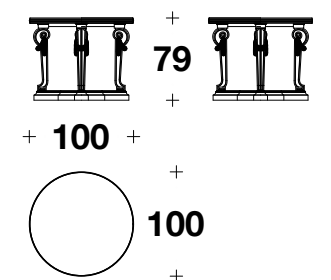

REDDING END TABLE

RALPH LAUREN
HOME

OCCASIONAL TABLES

Masterfully crafted from solid oak wood, the Redding end table is a faithful rendition of an antique table from Ralph Lauren's flagship store in New York City. It features hand-carved scroll legs with draped laurel motifs and an intricate stepped base.

Available Wood Finishes

AFCTR24

Height: 31" / 79 CM

Width: 39 1/3" / 100 CM

Depth: 39 1/3" / 100 CM

Weight: 110 lbs / 50 kg