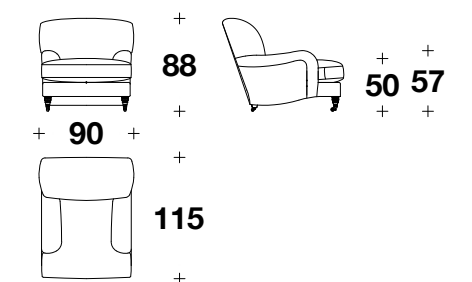

AFSMVPOL

Height: 34 2/3" / 88 CM

Width: 35 1/3" / 90 CM

Depth: 45 1/3" / 115 CM

Weight: 183lbs / 83 kg