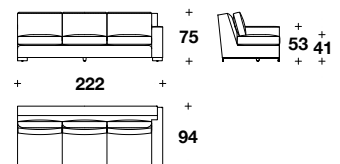

AFPYCE3S

Height: 29 2/3" / 75 CM
Width: 87 1/3" / 222 CM
Depth: 37" / 94 CM
Weight: 373 lbs / 169 kg