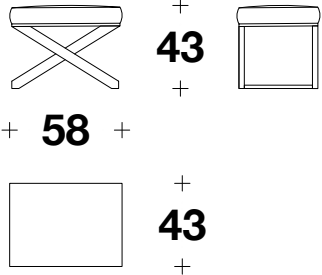

COTE D'AZUR STOOL

RALPH LAUREN
HOME

BENCHES & OTTOMANS

Upholstered with classic saddle stitching, the Cote D'azur stool is distinguished by its cross-braced silhouette, which is crafted from solid wood with a hand-applied finish.

Available Wood Finishes

AFCOZSGA

Height: 17" / 43 CM
Width: 23" / 58 CM
Depth: 17" / 43 CM
Weight: 33lbs / 15 kg