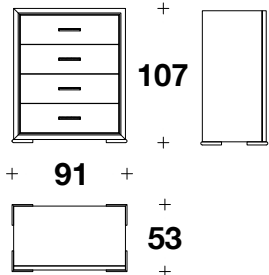

AFRMB05

Height: 42" / 107 CM

Width: 35 2/3" / 91 CM

Depth: 21" / 53 CM

Weight: 24 lbs / 11 kg