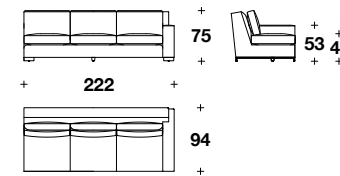

AFPYCE3D

Height: 29 2/3" / 75 CM
Width: 87 1/3" / 222 CM
Depth: 37" / 94 CM
Weight: 373 lbs / 169 kg