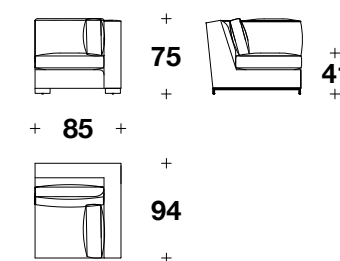

AFPYCANG

Height: 29 2/3" / 75 CM
Width: 33 1/3" / 85 CM
Depth: 37" / 94 CM
Weight: 172 lbs / 78 kg