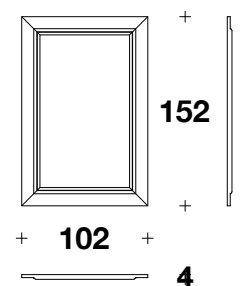

DUKE MIRROR

RALPH LAUREN
HOME

MIRRORS

The antiqued sheen of Ralph Lauren's oversize Duke mirror is realized through its vivid oxidized finish, which masterfully unites the mahogany wood frame and interior brass bevel.

Available Metal Finishes

AFRSP03

Height: 60" / 152 CM

Width: 40" / 102 CM

Depth: 1 4/7" / 4 m CM m

Weight: 108 lbs / 49 kg