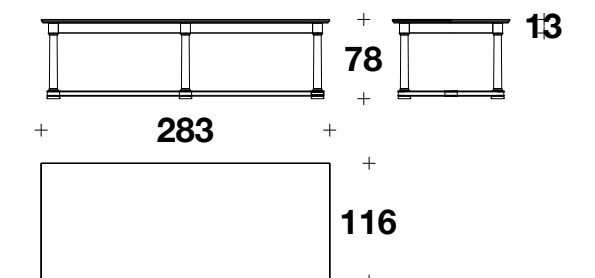

AFCTR08

Height: 30 2/3" / 78 CM

Width: 111 1/3" / 283 CM

Depth: 45 2/3" / 116 CM

Weight: 99 lbs / 45 kg