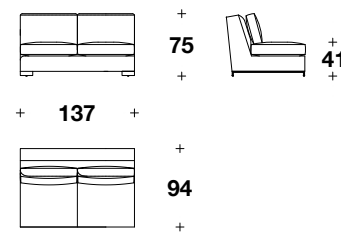

AFPYCE2S

Height: 29 2/3" / 75 CM
Width: 60 2/3" / 154 CM
Depth: 37" / 94 CM
Weight: 273 lbs / 124 kg