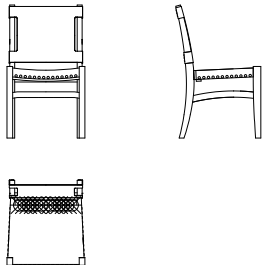

CANYON ROAD CHAIR

RALPH LAUREN
HOME

DINING

In solid oak wood and rich saddle leather, Ralph Lauren's Canyon Road dining side chair finds inspiration in Spanish Revival architecture, combining traditional craftsmanship with a modern sensibility. The artfully sculpted frame features an upholstered seat and a sling back, with both elements accented by rounded nail-head trim.

Available Wood Finishes

AFSDR27

Height: 35" / 89 CM

Width: 20 1/3" / 52 CM

Depth: 23 1/3" / 59 CM

Weight: 44 lbs / 20 kg