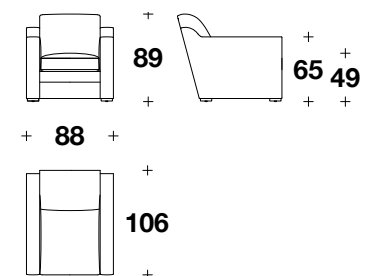

RAYMOND ARMCHAIR

RALPH LAUREN
HOME

OCCASIONAL CHAIRS

Inspired by the vast beauty of the Western frontier, Ralph Lauren's Raymond club chair achieves relaxed comfort through its slightly reclined seat back and generous spring-down cushioning. The clean profile is complemented by angled track arms and minimalist block feet crafted from solid maple.

Available Wood Finishes

AFRYMPOL

Height: 35" / 89 CM

Width: 34 2/3" / 88 CM

Depth: 41 2/3" / 106 CM

Weight: 86 lbs / 39 kg