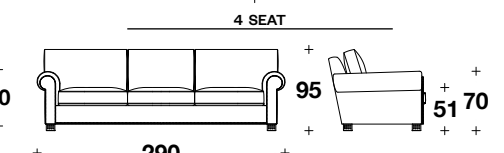

JAMAICA SOFA

RALPH LAUREN
HOME

SOFAS & SECTIONALS

Inspired by elegant island living, the Jamaica sofa provides plush, comfortable seating with a small-scale profile. Resting on low reeded block feet with gentle roll arms, the soft contours are expertly upholstered by hand and accented with classic nailhead trim.

Available Wood Finishes

AFJAMD2

Height: 37 1/3" / 95 CM

Width: 67 2/3" / 172 CM

Depth: 44 1/3" / 113 CM

Weight: 187 lbs / 85 kg