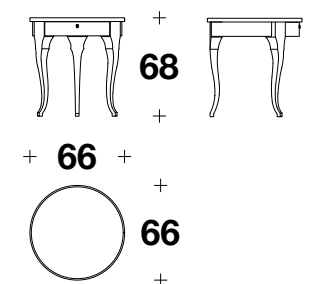

MAYFAIR SIDE TABLE

RALPH LAUREN
HOME

OCCASIONAL TABLES

Ralph Lauren's Mayfair collection is inspired by the elegance of Mediterranean design with a hint of Old Hollywood glamour. Impeccably crafted from solid mahogany wood with a hand-applied finish, the side table features a single drawer accented with a faux-key pull, which is meticulously cast by hand.

Available Wood Finishes

AFCTR29

Height: 26 7/9" / 68 CM

Width: 26" / 66 CM

Depth: 26" / 66 CM

Weight: 57 lbs / 26 kg