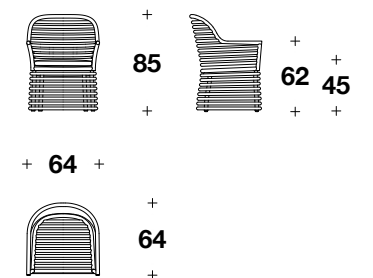

JOSHUA TREE WOVEN DINING CHAIR

RALPH LAUREN
HOME

DINING

Basket-woven with natural lampacanay, Ralph Lauren's Joshua Tree dining chair nods to the relaxed style of a beachside cabana. The sheltering barrel silhouette is paired with an upholstered seat.

AFSDR19

Height: 33 1/3" / 85 CM

Width: 25 1/3" / 64 CM

Depth: 25 1/3" / 64 CM

Weight: 33 lbs / 15 kg