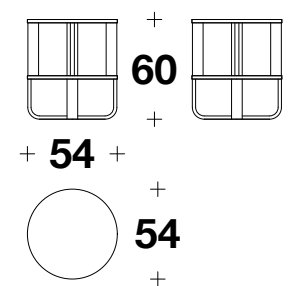

MODERN HOLLYWOOD LAMP TABLE

RALPH LAUREN
HOME

OCCASIONAL TABLES

Exquisitely veneered in warm rosewood, this minimalist lamp table is set atop a base of radius-curved legs that are sinuously entwined. The rounded form features a shelf at the midpoint.

Available Wood Finishes

AFCTR32

Height: 23 2/3" / 60 CM

Width: 21 1/3" / 54 CM

Depth: 21 1/3" / 54 CM

Weight: 35 lbs / 16 kg