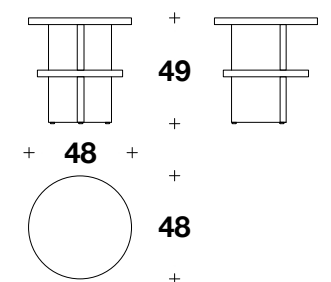

MANCHESTER SIDE TABLE

RALPH LAUREN
HOME

OCCASIONAL TABLES

With a rich wood grain and glossy finish, the Manchester side table showcases a two-tiered design enhanced by distinctive curves.

Available Wood Finishes

AFCTR42

Height: 19 1/4" / 49 CM

Width: 19" / 48 CM

Depth: 19" / 48 CM

Weight: 57 lbs / 26 kg