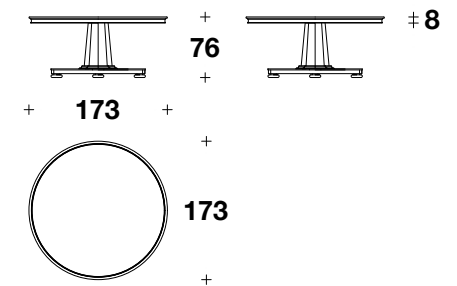

HOFFMAN ROUND TABLE

RALPH LAUREN
HOME

DINING

Ralph Lauren's Hoffman table features a nine-sided faceted pedestal and bowed tripod base with classic bun feet. Its robust profile showcases the woods natural grain for a warm, inviting look.

Available Wood Finishes

AFRTB17

Height: 30" / 76 CM
Width: 68" / 173 CM
Depth: 68" / 173 CM
Weight: 220 lbs / 100 kg