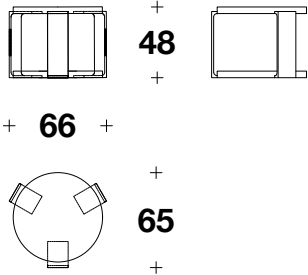

AFCTR403

Height: 18 8/9" / 48 CM

Width: 26" / 66 CM

Depth: 25 3/5" / 65 CM

Weight: 84 lbs / 38 kg