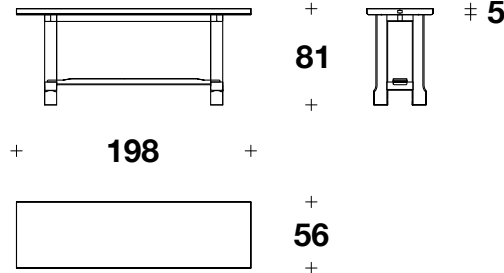

AFRMB49

Height: 28" / 81 CM
Width: 71" / 198 CM
Depth: 22" / 56 CM
Weight: 99 lbs / 45 kg