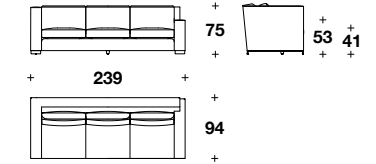

AFPYCA3BRS

Height: 29 2/3" / 75 CM
Width: 94" / 239 CM
Depth: 37" / 94 CM
Weight: 397 lbs / 180 kg