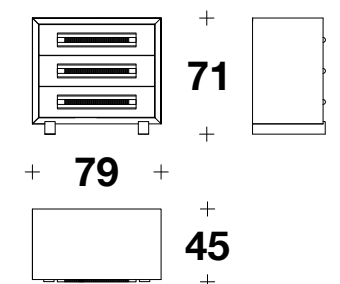

BANKS NIGHTSTAND

RALPH LAUREN
HOME

DRESSERS & NIGHTSTANDS

The Banks nightstand features a three-drawer silhouette veneered in quarter-sawn oak with rich flecked details throughout the natural wood grain. Carved alcoves call attention to the striking drawer pulls set within, which are masterfully crafted from stacked leather and hand-cast solid brass.

Available Wood Finishes

Available Metal Finishes

AFRMB09

Height: 28" / 71 CM

Width: 31" / 79 CM

Depth: 17 3/4" / 45 CM

Weight: 99 lbs / 45 kg