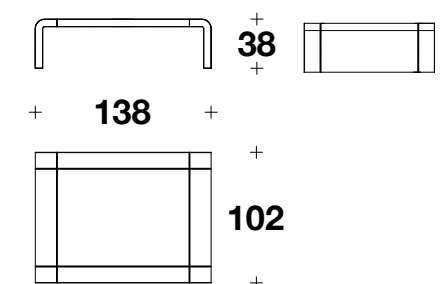

AFCTR13

Height: 15" / 38 CM

Width: 54 1/3" / 138 CM

Depth: 40" / 102 CM

Weight: 150 lbs / 68 kg