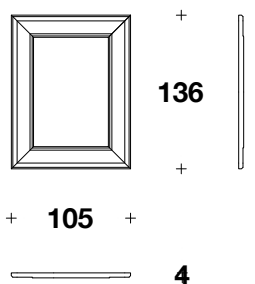

BROADSIDE MIRROR

RALPH LAUREN
HOME

MIRRORS

Solid oak and crushed bamboo bring warmth to this modern mirror, which features a subtle bevel along the outside of the frame.

Available Wood Finishes

AFRSP05

Height: 53 2/3" / 136 CM

Width: 41 1/3" / 105 CM

Depth: 1 4/7" / 4 CM

Weight: 73 lbs / 33 kg