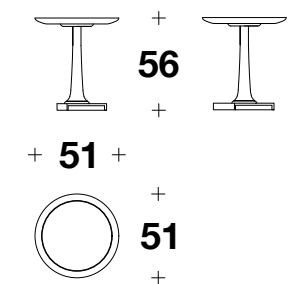

Available Wood Finishes

AFCTR43

Height: 22" / 56 CM

Width: 20" / 51 CM

Depth: 20" / 51 CM

Weight: 46 lbs / 21 kg