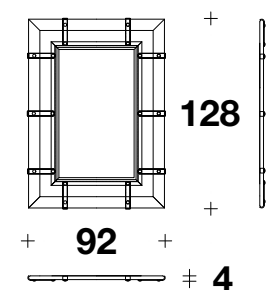

AFRSP07

Height: 50 2/3" / 128 CM

Width: 41 1/3" / 105 CM

Depth: 1 4/7" / 4 CM

Weight: 57 lbs / 26 kg