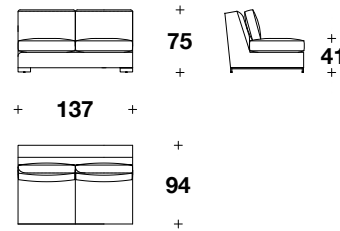

## **AFPYCE1C**

Height: 29 2/3" / 75 CM  
Width: 26 2/3" / 68 CM  
Depth: 37" / 94 CM  
Weight: 148 lbs / 67 kg