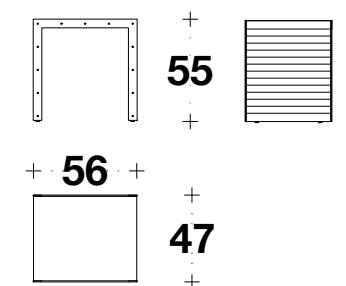

AFCTR36

Height: 22" / 55 CM

Width: 22" / 56 CM

Depth: 18 1/2" / 47 CM

Weight: 62 lbs / 28 kg