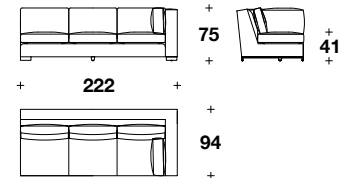

AFPYCA3S

Height: 29 2/3" / 75 CM
Width: 87 1/3" / 222 CM
Depth: 37" / 94 CM
Weight: 373 lbs / 169 kg