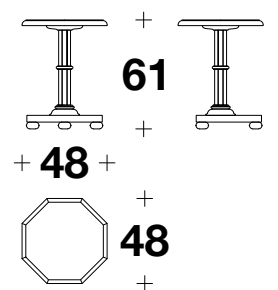

ALWYN ACCENT TABLE

RALPH LAUREN
HOME

OCCASIONAL TABLES

This versatile accent table is crafted from solid wood with a hand-applied finish that imparts rich dimension. Resting on classic bun feet with a tripod base, the pillar and top are defined by distinct octagonal contours.

Available Wood Finishes

AFCTR20

Height: 24" / 61 CM

Width: 19" / 48 CM

Depth: 19" / 48 CM

Weight: 20 lbs / 9 kg