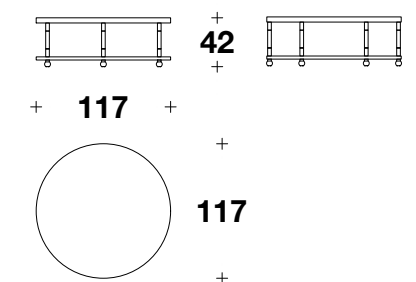

AFCTR15

Height: 16 1/2" / 42 CM

Width: 46" / 117 CM

Depth: 46" / 117 CM

Weight: 121 lbs / 55 kg