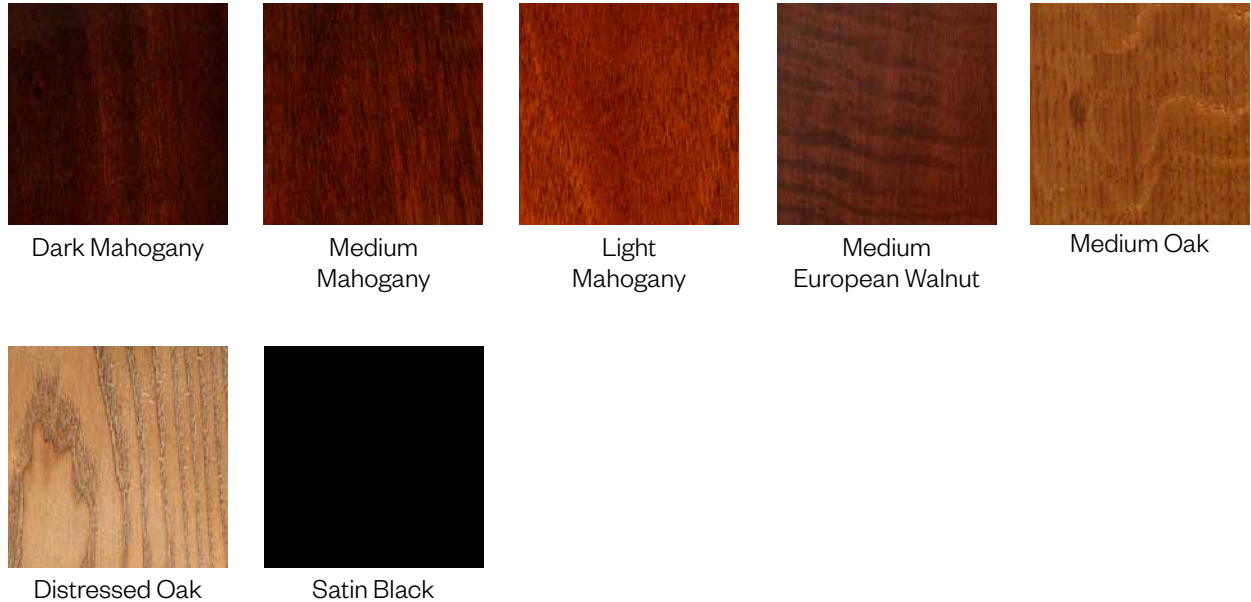

Available Wood Finishes

AFCCLPOU

Height: 19 3/4" / 50 CM
Width: 30 1/3" / 77 CM
Depth: 23 2/3" / 60 CM
Weight: 62lbs / 28 kg