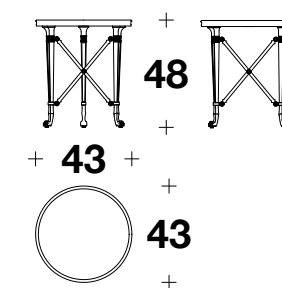

AFCTR01

Height: 19" / 48 CM

Width: 17" / 43 CM

Depth: 17" / 43 CM

Weight: 35 lbs / 16 kg