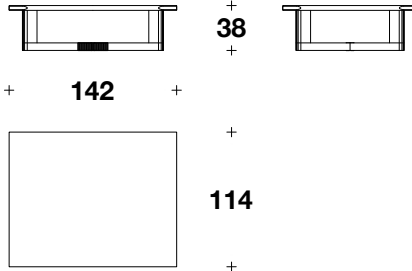

THAYER COCKTAIL TABLE

RALPH LAUREN
HOME

OCCASIONAL TABLES

The Thayer collection offers a contemporary update to the equestrian lifestyle—an enduring source of inspiration for Mr. Lauren. Reminiscent of the quality and craftsmanship of English saddlery, the cocktail table is made of crown cerejeira with rich highs and lows throughout the grain. The low-slung silhouette has a sculptural crossed base wrapped with leather and features belt-tip details at each corner.

Available Wood Finishes

AFCTR11

Height: 15" / 38 CM

Width: 56" / 142 CM

Depth: 45" / 114 CM

Weight: 159lbs / 72 kg