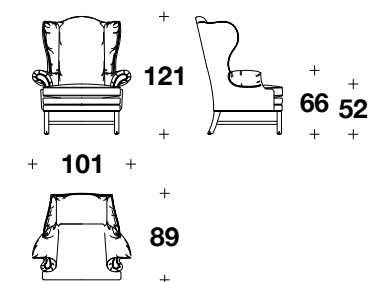

DEVONSHIRE ARMCHAIR

RALPH LAUREN
HOME

OCCASIONAL CHAIRS

Offering a modern interpretation of the traditional winged silhouette, Ralph Lauren's Devonshire chair is shaped with slender lines and graceful contours. Trimmed with solid brass nail-heads, it features delicately pleated rolled arms and a premium spring-down seat cushion, chosen to achieve the perfect balance of softness and structure.

Available Wood Finishes

AFDVHPOL

Height: 47 2/3" / 121 CM

Width: 39 2/3" / 101 CM

Depth: 35" / 89 CM

Weight: 121 lbs / 55 kg