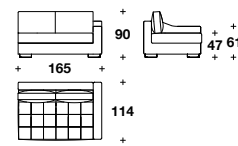

SHELTER POINT SECTIONAL COMPONENTS

RALPH LAUREN
HOME

SOFAS & SECTIONALS

AFSHTE2SB

Height: 33 1/6" / 85 CM
Width: 65" / 165 CM
Depth: 45" / 114 CM
Weight: 176 lbs / 80 kg