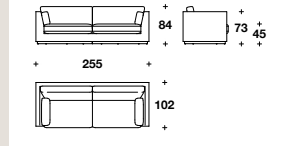

AFDSMD3BA

Height: 33" / 84 CM
Width: 100 1/3" / 255 CM
Depth: 40" / 102 CM
Weight: 280 lbs / 127 kg