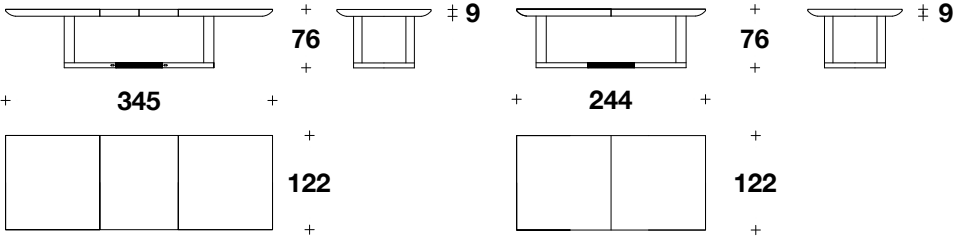

**Available Wood Finishes**

Light Mahogany

Medium Mahogany

**AFRTB14**

**Height:** 30" / 76 CM

**Width:** 96" / 244 CM

**Depth:** 48" / 122 CM

**Weight:** 344lbs / 156 kg