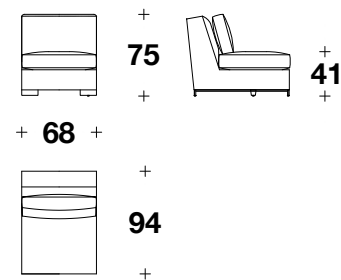

## **AFPYCE1C**

Height: 29 2/3" / 75 CM  
Width: 26 2/3" / 68 CM  
Depth: 37" / 94 CM  
Weight: 148 lbs / 67 kg