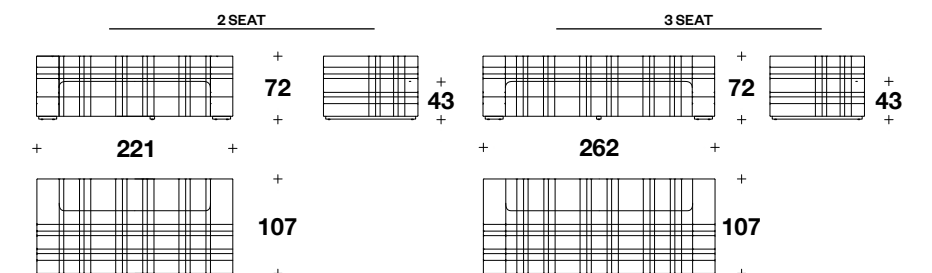

AFCH2D3

Height: 28 1/3" / 72 CM

Width: 103" / 262 CM

Depth: 42" / 107 CM

Weight: 262 lbs / 119 kg