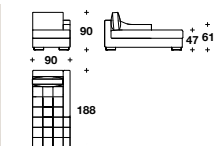

AFSHTCLD

Height: 33 1/3" / 85 CM
Width: 35 1/3" / 90 CM
Depth: 74" / 187 CM
Weight: 176 lbs / 80 kg